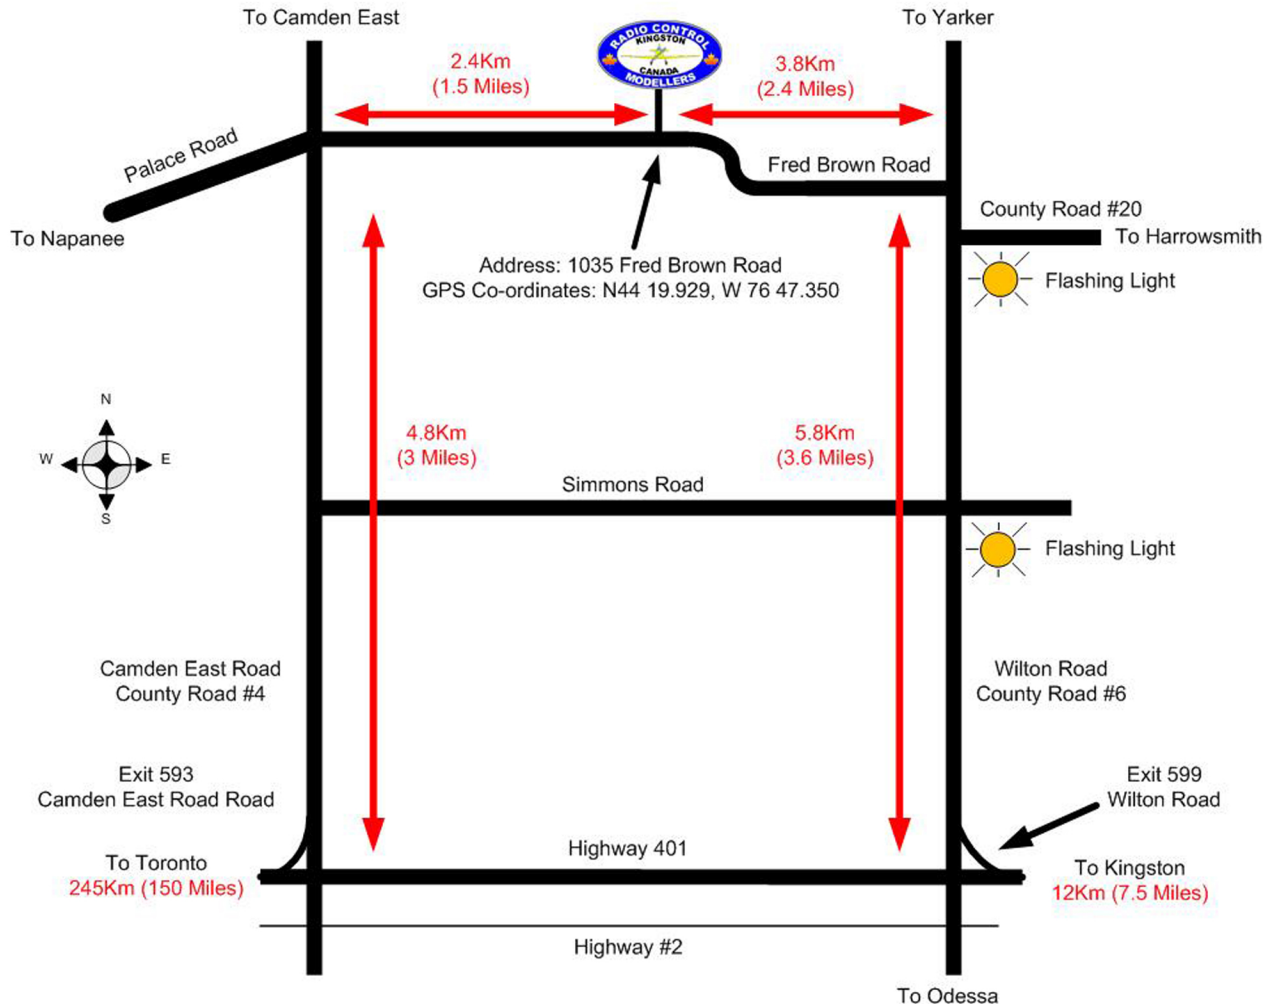

Directions To KRCM Field

Directions:

(From East)

West on Hwy. 401 to Wilton Road (County Rd. #6, Exit 599). This exit is 12 km (7.5 mi) west of Hwy 38, exit 611.

North on Wilton Road 5.8 km (3.6 mi) to Fred Brown Rd. (1st left after 2nd flashing light).

West on Fred Brown Road 3.8 km (2.4 mi) to KRCM Field.

(From West)

East on Hwy. 401 to Camden East Road (County Rd. #4, Exit 593). This exit is 15 km (9.4 mi) east of Napanee.

North on Camden East Road 4.8 km (3 mi) to Fred Brown Road.
Turn right.

East on Fred Brown Road 2.4 km (1.5 mi) to KRCM Field.

www.krcm.org